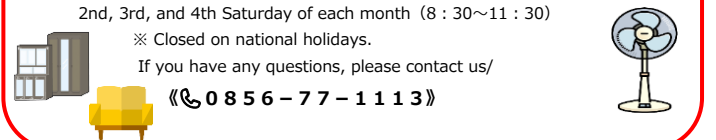

Oversized Garbage (粗大ごみ)

- ① Kettles · Pots ② Scissors · Saws ③ Umbrellas
- ④ Bicycles ⑤ Small furniture ⑥ Small appliances

【Precautions】

Large trash and some other types of trash can be brought directly to the

[Recycle Plaza] Please call before you come. **[0856-77-1568]**

- ① Large furniture ② Carpets ③ Rugs ④ Futon / Blankets ⑤ Sofas ⑥ Beds

Monday to Friday (8:30~16:30)

2nd, 3rd, and 4th Saturday of each month (8:30~11:30)

※ Closed on national holidays.

If you have any questions, please contact us/

☎0856-77-1113