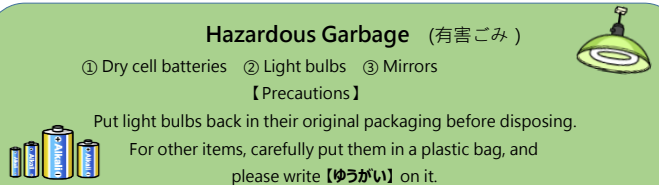

【Precaution】

Rinse with water and air dry.

Dispose of dirty plastics and packaging as [Burnable].
Remove caps and labels from plastic bottles.

- Please put out your trash by 7:30 a.m. on collection day.
- Use official Yoshika Town garbage bags.
- Write your name on the bag.
- Recyclable waste is collected locally by the town.
- If you have any questions, please contact town hall.

Hazardous Garbage (有害ごみ)

- ① Dry cell batteries ② Light bulbs ③ Mirrors

【Precautions】

Put light bulbs back in their original packaging before disposing.

For other items, carefully put them in a plastic bag, and please write (ゆうがい) on it.