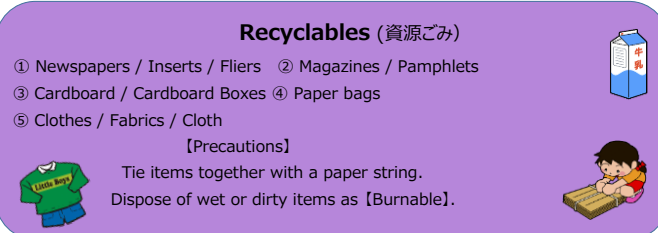

Recyclables (資源ごみ)

- ① Newspapers / Inserts / Fliers ② Magazines / Pamphlets
- ③ Cardboard / Cardboard Boxes ④ Paper bags
- ⑤ Clothes / Fabrics / Cloth

【Precautions】

Tie items together with a paper string.
Dispose of wet or dirty items as [Burnable].