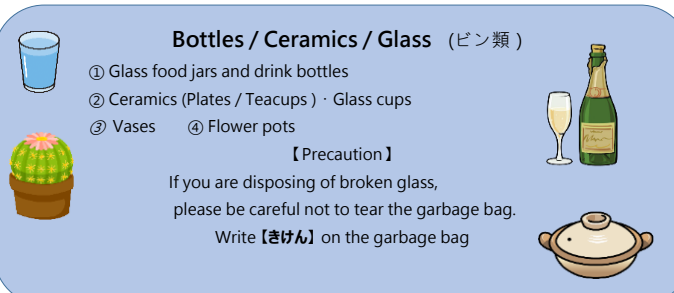

【Precautions】

Please use spray cans completely before disposing.

You don't have to puncture the cans

Put knives and blades in a steel can and please write (きげん) on it.

Bottles / Ceramics / Glass (ビン類)

- ① Glass food jars and drink bottles
- ② Ceramics (Plates / Teacups) · Glass cups
- ③ Vases ④ Flower pots

【Precaution】

If you are disposing of broken glass,
please be careful not to tear the garbage bag.
Write (きげん) on the garbage bag

Oversized Garbage (粗大ごみ)

- ① Kettles · Pots ② Scissors · Saws ③ Umbrellas
- ④ Bicycles ⑤ Small furniture ⑥ Small appliances