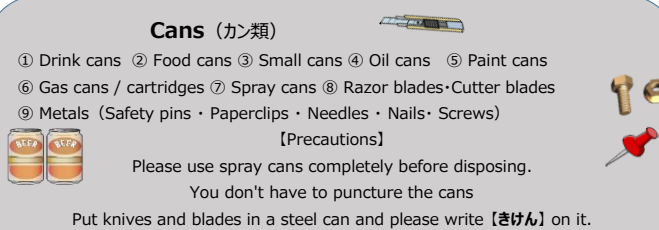

【Precautions】

Tie items together with a paper string.
Dispose of wet or dirty items as [Burnable].

Cans (カン類)

- ① Drink cans ② Food cans ③ Small cans ④ Oil cans ⑤ Paint cans
- ⑥ Gas cans / cartridges ⑦ Spray cans ⑧ Razor blades · Cutter blades
- ⑨ Metals (Safety pins · Paperclips · Needles · Nails · Screws)

【Precautions】

Please use spray cans completely before disposing.

You don't have to puncture the cans

Put knives and blades in a steel can and please write (きげん) on it.

Bottles / Ceramics / Glass (ビン類)

- ① Glass food jars and drink bottles
- ② Ceramics (Plates / Teacups) · Glass cups
- ③ Vases ④ Flower pots