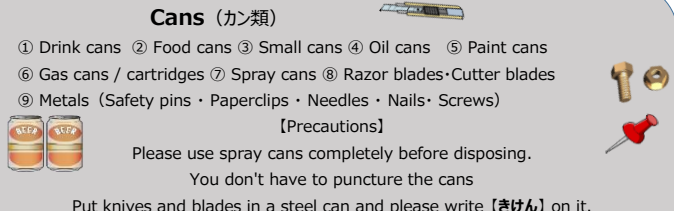

Cans (カン類)

- ① Drink cans ② Food cans ③ Small cans ④ Oil cans ⑤ Paint cans
  - ⑥ Gas cans / cartridges ⑦ Spray cans ⑧ Razor blades · Cutter blades
  - ⑨ Metals (Safety pins · Paperclips · Needles · Nails · Screws)
2. 【Precautions】
   Please use spray cans completely before disposing.
   You don't have to puncture the cans
   Put knives and blades in a steel can and please write [きけん] on it.