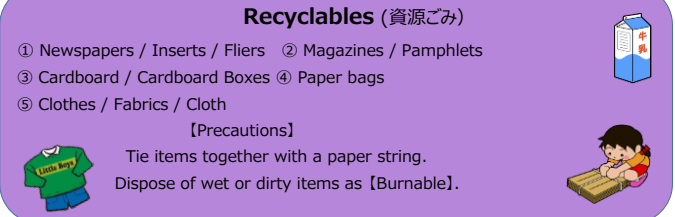

Recyclables (資源ごみ)

- ① Newspapers / Inserts / Fliers ② Magazines / Pamphlets
  - ③ Cardboard / Cardboard Boxes ④ Paper bags
  - ⑤ Clothes / Fabrics / Cloth
2. 【Precautions】
   Tie items together with a paper string.
   Dispose of wet or dirty items as [Burnable].