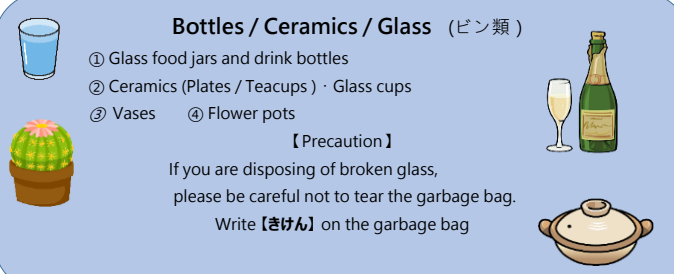

Bottles / Ceramics / Glass (ビン類)